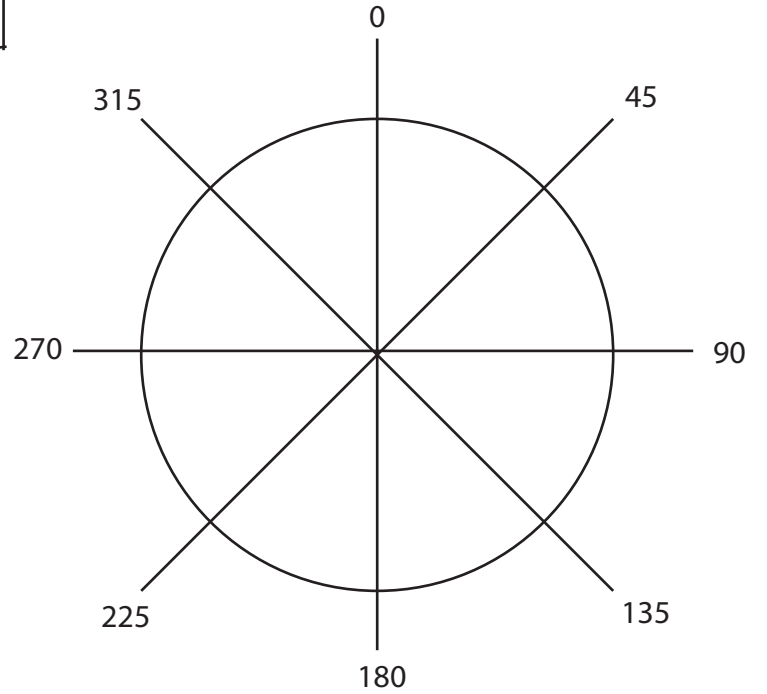

ELEVATION

Show fitting locations here:

		TANK NOTES
FITTING #	SIZE - NOTES	MATERIAL
COLOR	LIFT EYES	HOLD DOWNS